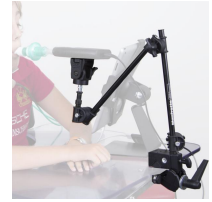

Accessories

GT02

GT03

GT04

GT05

GT06

GT02	Antibacterial filter mouthpiece
GT03	Adapter mouthpiece - small opening – 15mm to 8mm
GT04	Adapter mouthpiece - flat tip
GT05	Extender mouthpiece for users with excessive production of saliva
GT06	Manfrotto clamp mount and arm
GT07	Dosing tap for users with a very limited lung capacity
GT08	Airflow increaser, makes excersices harder
GT09	Adapter 15 mm to 22 mm for face mask
GT10	T-connector for PEP mask

GT07

GT08

GT09

GT10

GT05 – Extender mouthpiece for users with excessive production of saliva.

NOTE: In this configuration the exercises must be done with the white cap on the antibacterial filter mouthpiece.

GT09 Adapter 15 mm to 22 mm for attaching a face mask to the antibacterial filter mouthpiece

GT07 Dosing tap for users with a very limited lung capacity